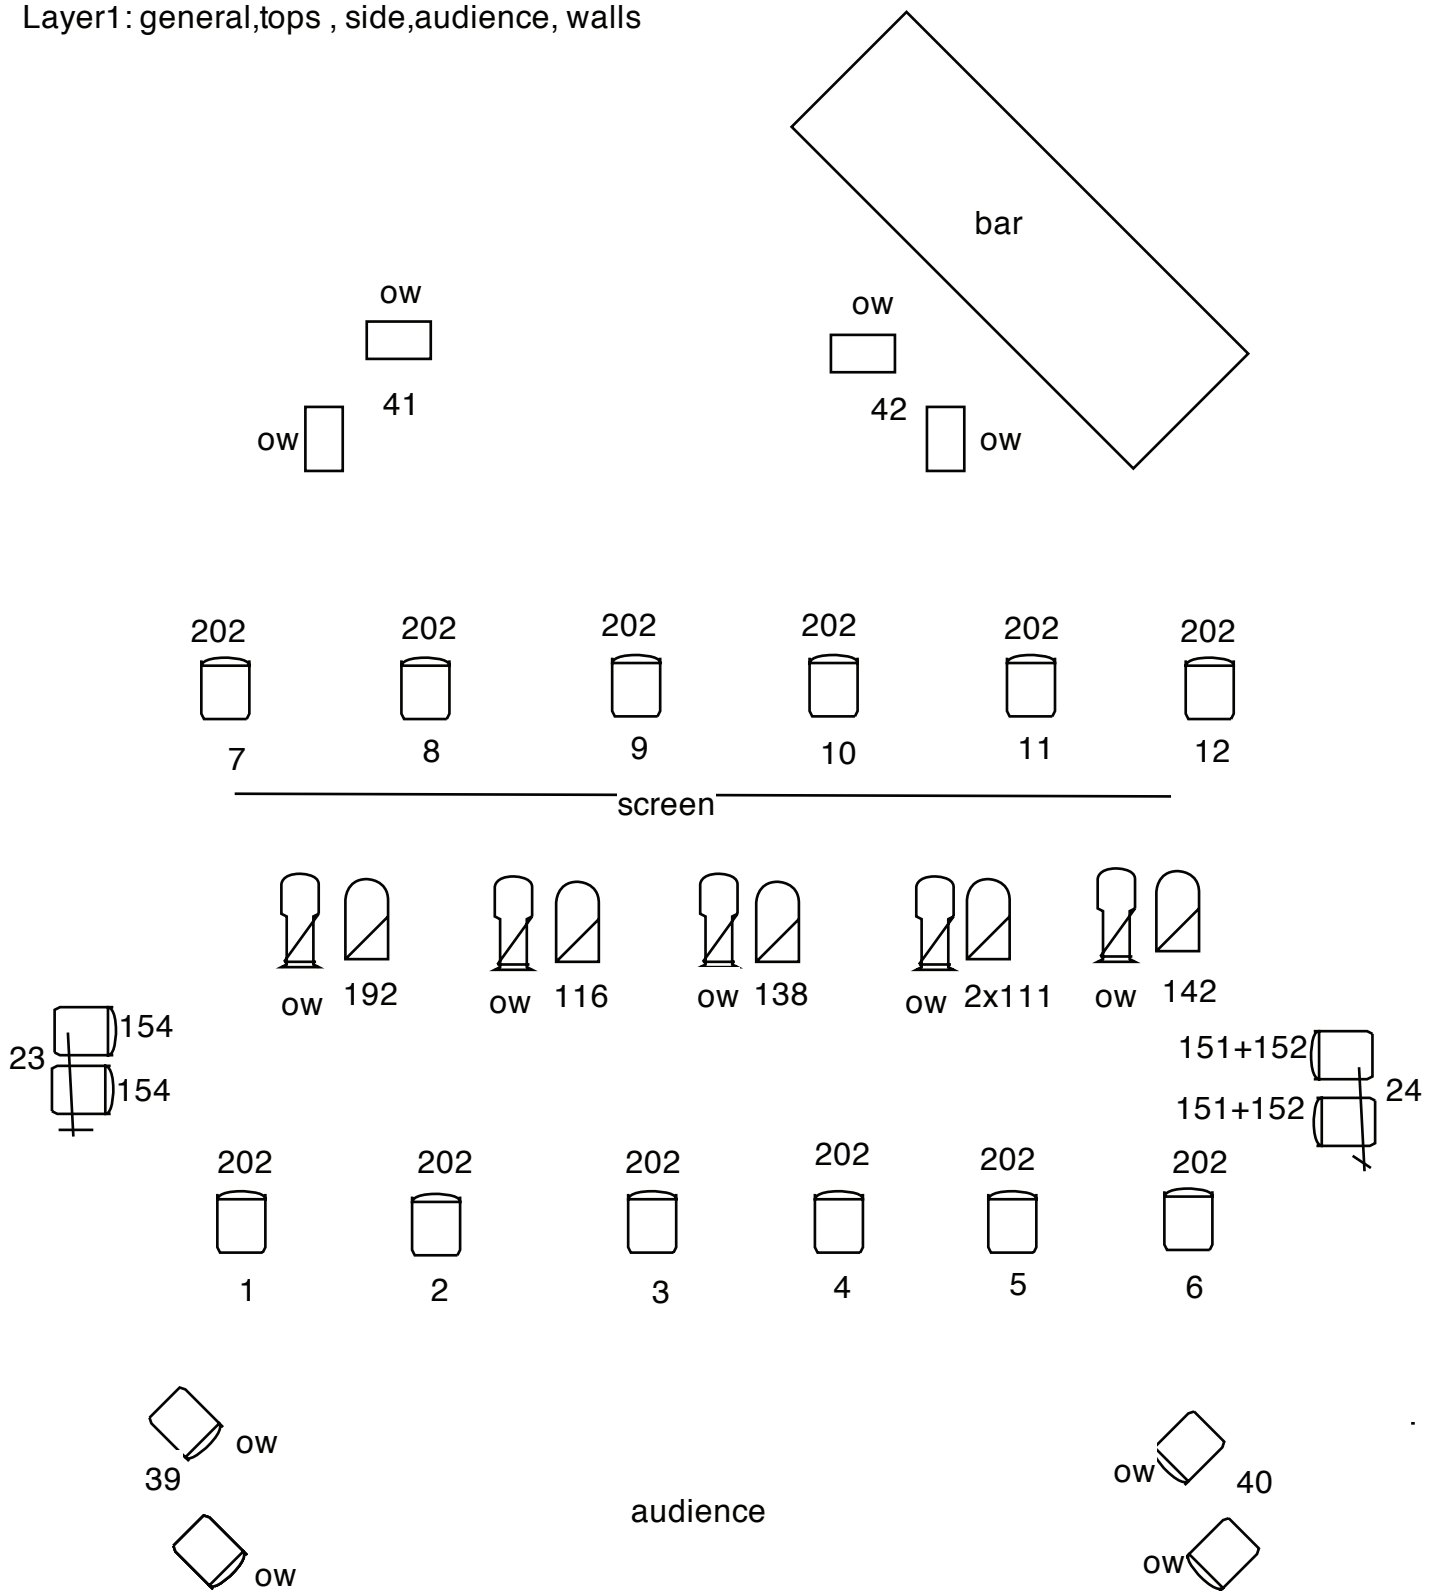

Dou you
 have a
 cigarette?
 Pere Faura.
 Lighting
 plot.

Pere Faura - Do You Have A Cigarette? - Light Plot

Layer1: general,tops , side,audience, walls

Lee filters

All PC's with barndoor

D=diaphragm

R=reptor,flower effect