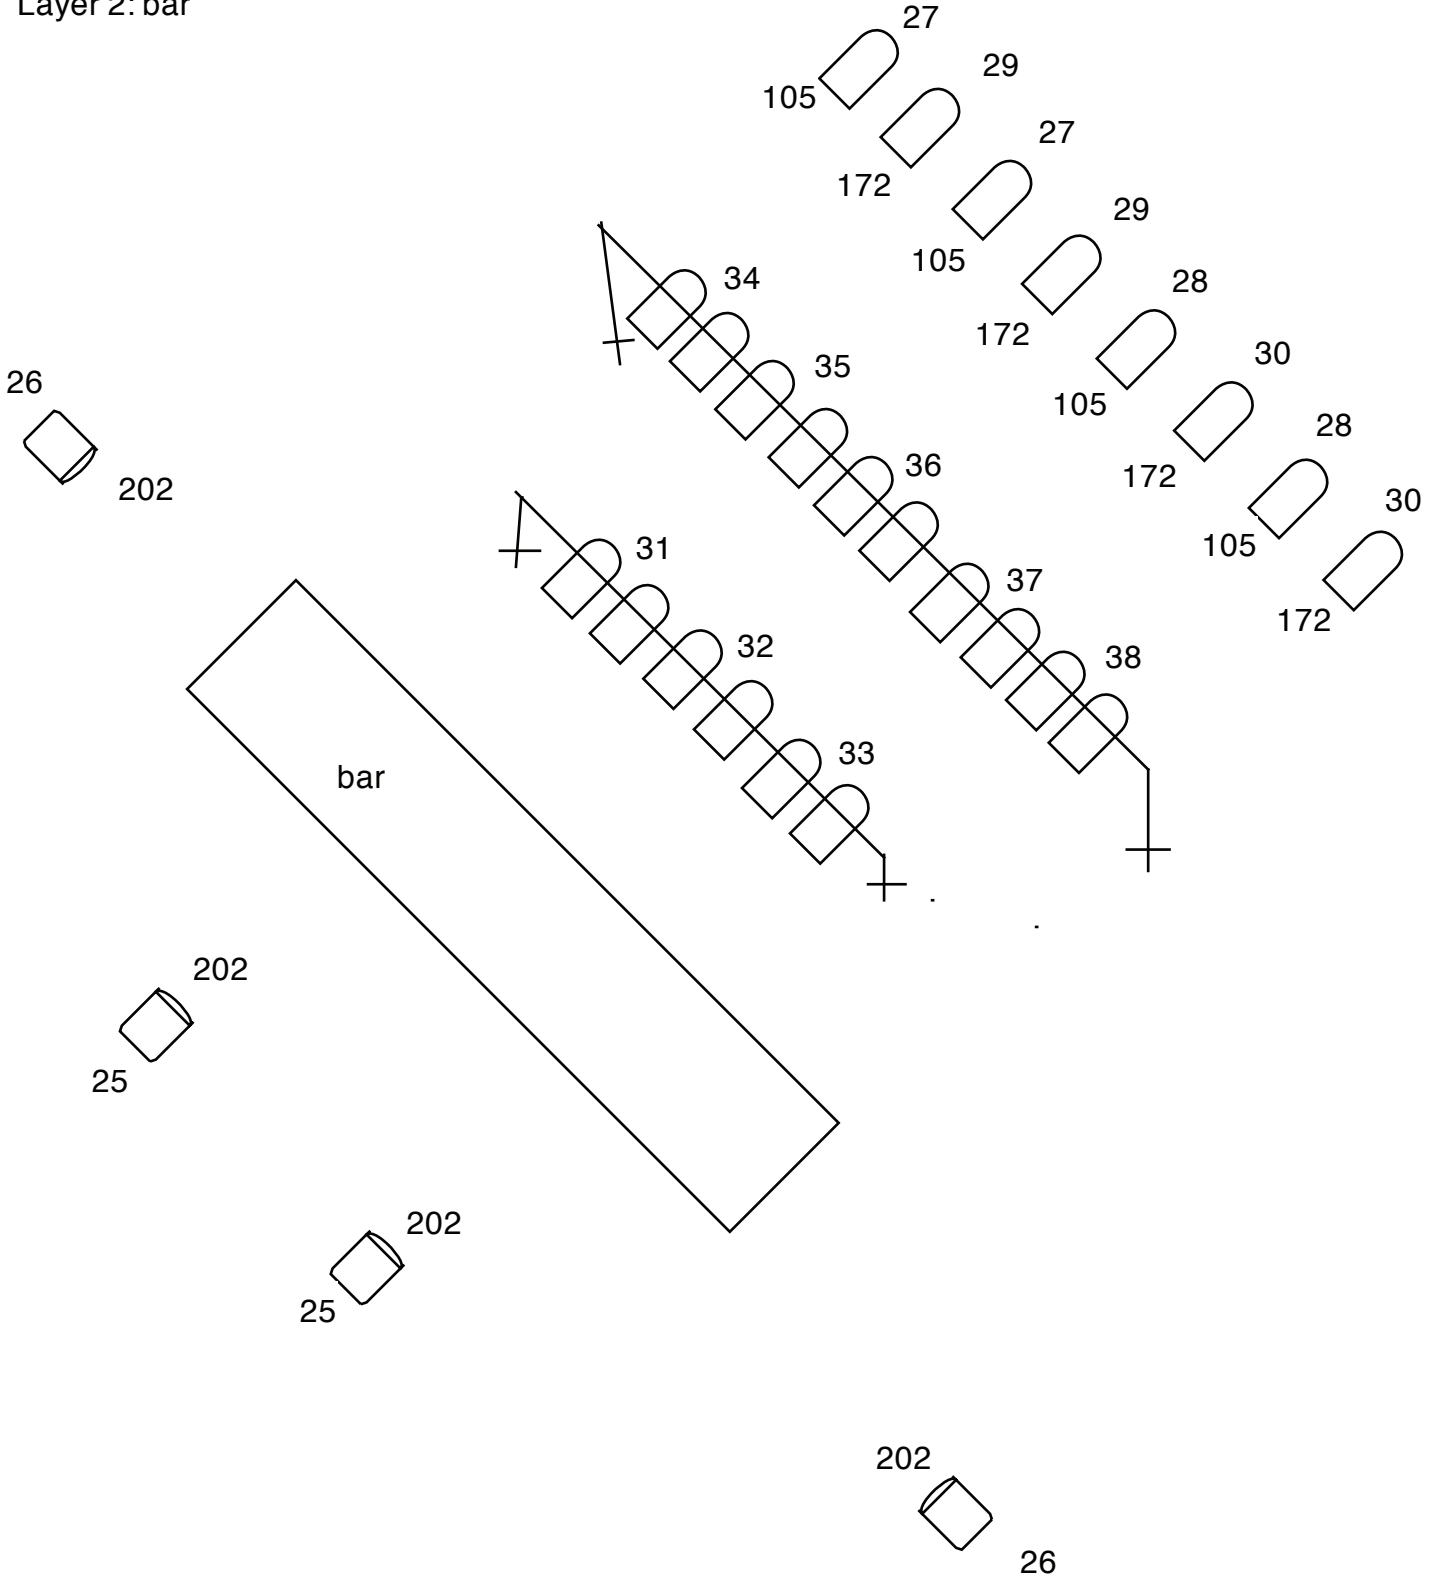

Do You Have A Cigarette?

Layer 2: bar