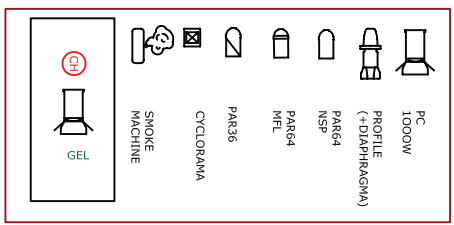

Do you have a cigarette? Pere Faura. Lighting plot.

Pere Faura - Do You Have A Cigarette? - Light Plot

Layer1: general,tops , side,audience, walls

Lee filters

All PC's with barndoor

D=diaphragm

R=reptor,flower effect

Do You Have A Cigarette?

Layer 2: bar

Do You Have A Cigarette?

Layer3: specials