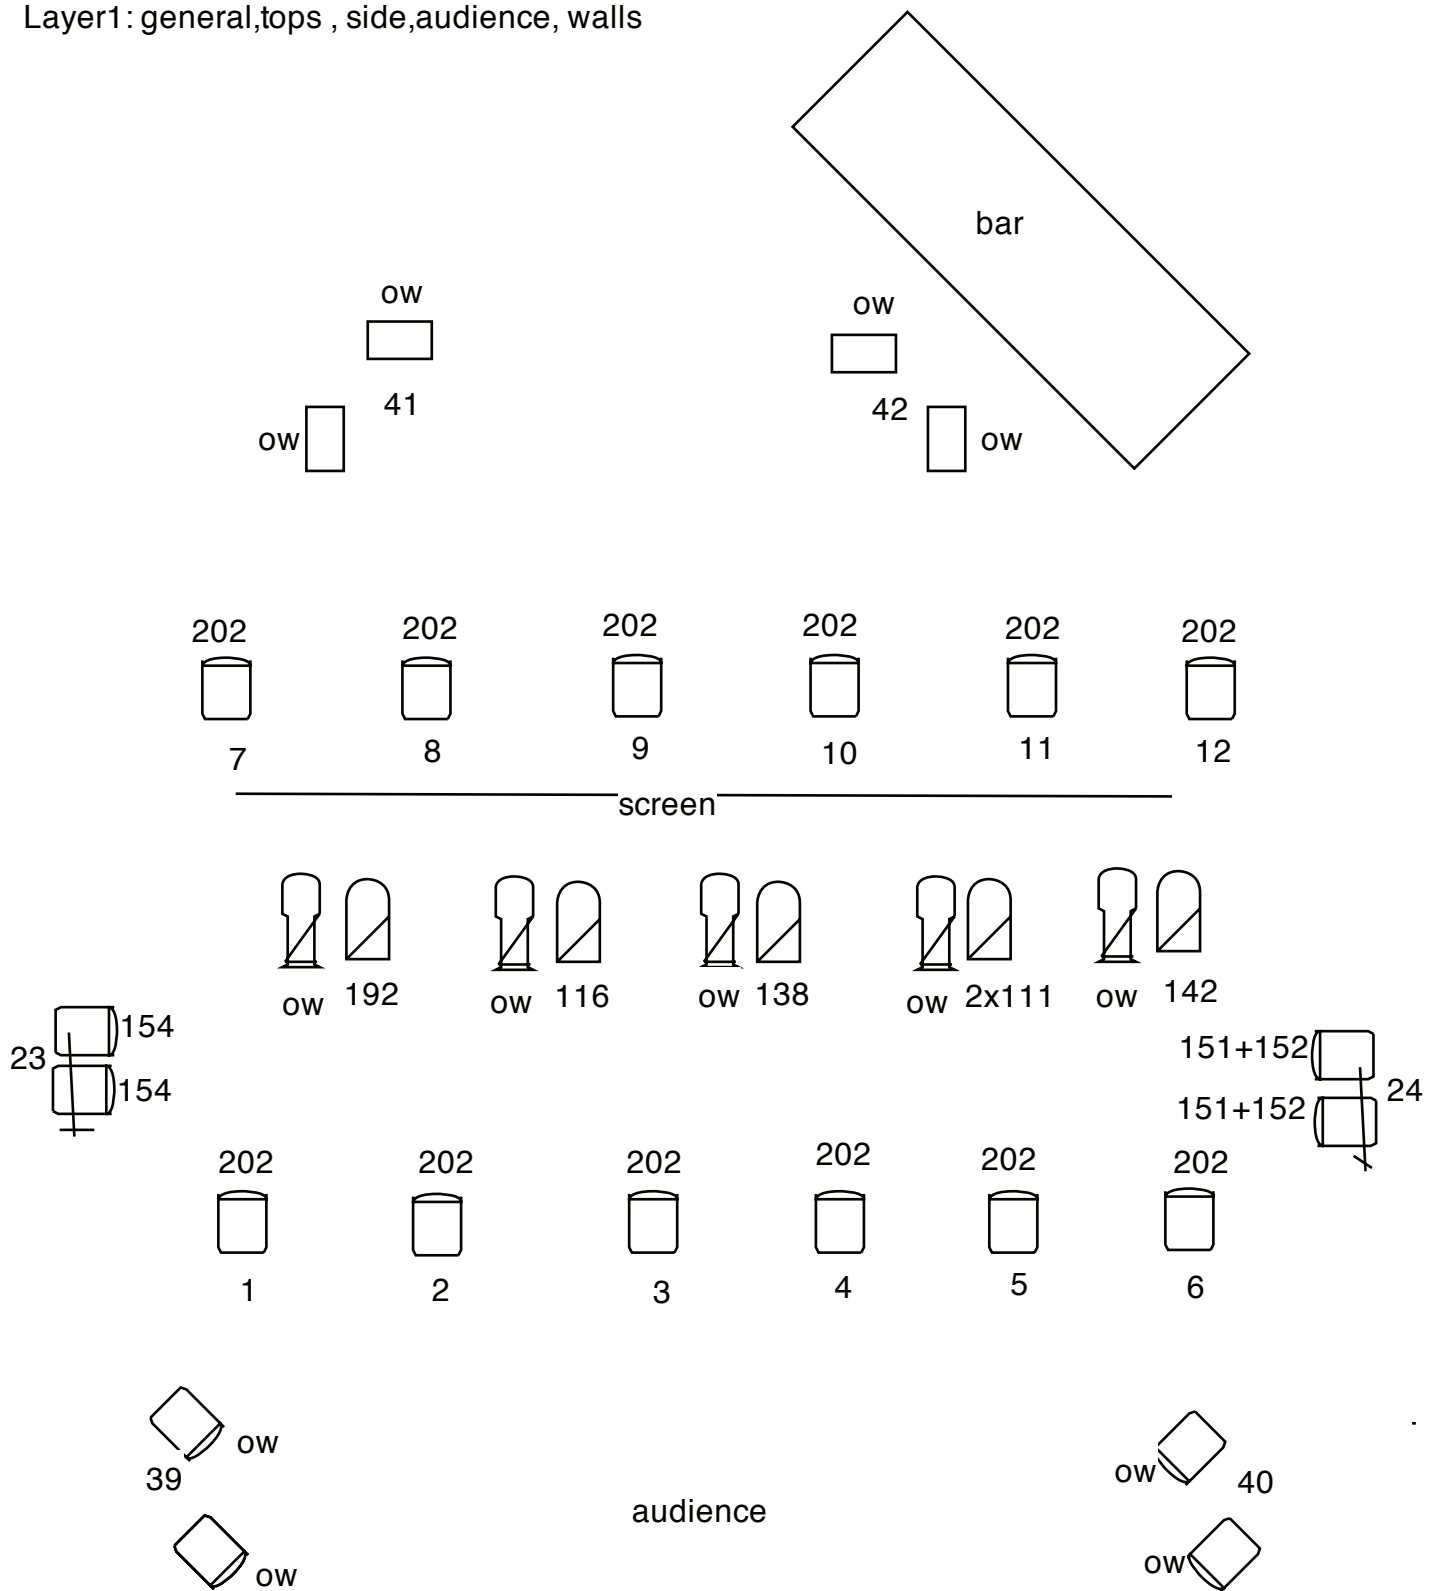

Do you have a cigarette? Pere Faura. Lighting plot.

Pere Faura - Do You Have A Cigarette? - Light Plot

Layer1: general,tops , side,audience, walls

Lee filters

All PC's with barndoor

D=diaphragm

R=reptor,flower effect